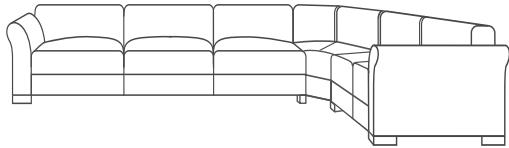

Harvey Norman
instore | online | mobile

3 Seater Recliner
209L x 102D x 107H cm

2 Seater Recliner
153L x 102D x 107H cm

Recliner
92L x 102D x 107H cm

Corner Sofa (3C2)
307L x 249D x 104 H

Lift Recliner
91L x 91D x 113H cm

Corner Sofa (2C1)
249L x 193D x 104H cm

CONSTRUCTION

- Hardwood frame glued, screwed and dowelled
- No sag seat suspension
- Webbing back suspension
- Foam and fiber seat cushions
- Fibre back cushions

FEATURES AND BENEFITS

- 100% Genuine Leather or fabric upholstery
- Available in a range of colours and leather grades
- Various corner combinations available
- Manual or electric recliner available

ADDITIONAL MEASUREMENTS

- Seat depth 55cm
- Seat height 51cm
- Arm width 24cm
- Arm height 64cm