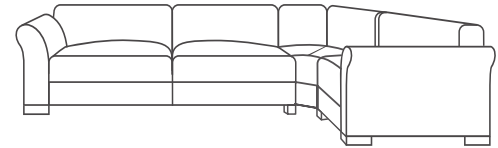

Harvey Norman
instore | online | mobile

3 Seater Recliner
209L x 102D x 107H cm

2 Seater Recliner
153L x 102D x 107H cm

Recliner
92L x 102D x 107H cm

Corner Sofa (3C2)
307L x 249D x 104 H

Lift Recliner
91L x 91D x 113H cm

Corner Sofa (2C1)
249L x 193D x 104H cm

CONSTRUCTION

- Hardwood frame glued, screwed and dowelled
- No sag seat suspension
- Webbing back suspension
- Foam and fiber seat cushions
- Fibre back cushions

FEATURES AND BENEFITS

- 100% Genuine Leather or fabric upholstery
- Available in a range of colours and leather grades
- Various corner combinations available
- Manual or electric recliner available

ADDITIONAL MEASUREMENTS

- Seat depth 55cm
- Seat height 51cm
- Arm width 24cm
- Arm height 64cm